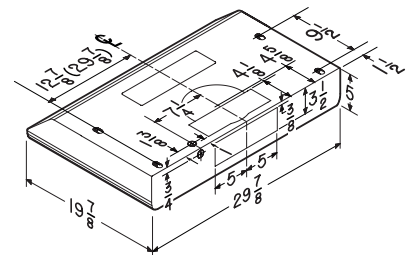

OPTIONS

HPFAMM30	REPLACEMENT FILTERS
HPF30	CHARCOAL REPLACEMENT FILTERS

Captur™

EXCLUSIVE SYSTEM

Provides faster smoke & odor removal

3-SPEED PUSHBUTTON CONTROL

2-LEVEL HALOGEN LIGHTING (BULBS INCLUDED)

TWO HIGH EFFICIENCY MICRO FILTERS