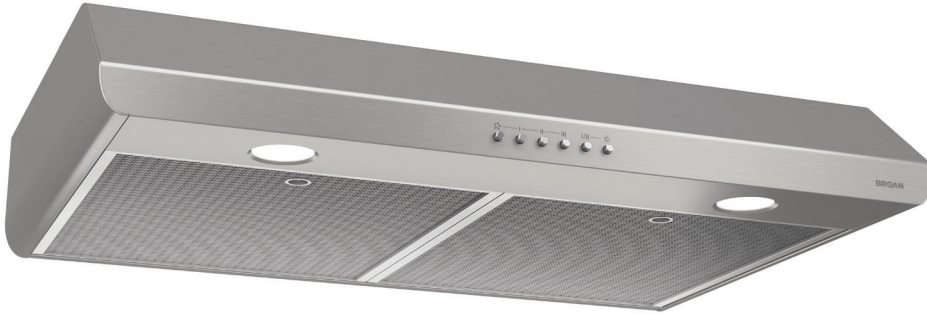

BROAN®

SAHALE SERIES

BKSM1 MODEL

The informed choice

Air quality is a top concern for today's families. The Broan series, with its superior capture efficiency, is the ideal solution. This model's features make it a sound investment that will last for years.

SLIM AND REFINED LINES

- 3-speed performant blower, HVI* certified
- Quieter range hood offering a sound level of 1.2 sones at low speed
- Two high efficiency micro filters, easy to clean
- Two 50 W GU10 halogen bulbs (included) provide warm and direct lighting
- Use charcoal filter HPF30 for a non-ducted installation
- EZ 1 brackets make it easy for single-person installation in less than half the time of traditional methods

SPECIFICATIONS

WIDTH	MODEL	COLOR	VOLTS	AMPS	CFM	SONES (MIN./MAX.)	DUCTING
30"	BKSM130SS	STAINLESS STEEL	120	1.4	300	1.2/5.5	3 1/4" X 10" (H-V) 7" ROUND
30"	BKSM130WH	WHITE	120	1.4	300	1.2/5.5	3 1/4" X 10" (H-V) 7" ROUND

OPTIONS

HPFAMM30	REPLACEMENT FILTERS
HPF30	CHARCOAL REPLACEMENT FILTERS

Captur™

EXCLUSIVE SYSTEM

Provides faster smoke & odor removal

3-SPEED PUSHBUTTON CONTROL

2-LEVEL HALOGEN LIGHTING (BULBS INCLUDED)

TWO HIGH EFFICIENCY MICRO FILTERS