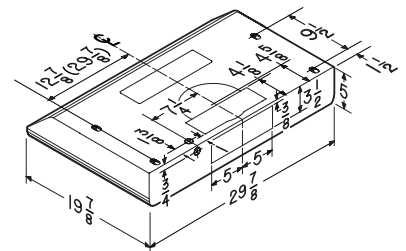

OPTIONS

HPFA130	REPLACEMENT FILTERS
HPF30	CHARCOAL REPLACEMENT FILTERS

Captur™

EXCLUSIVE SYSTEM

Provides faster smoke & odor removal

1.2

HIDDEN 2-SPEED
ROCKER CONTROL

LED_{1L}

1-LEVEL LIGHTING

TWO STANDARD
EFFICIENCY FILTERS