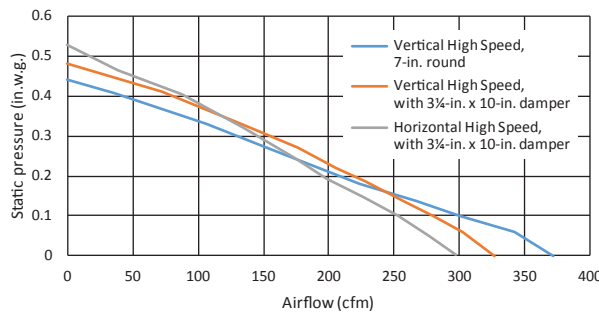

HVI-2100 CERTIFIED RATINGS comply with new testing technologies and procedures prescribed by the Home Ventilating Institute, for off-the-shelf products, as they are available to consumers. Product performance is rated at 0.1 in. static pressure, based on tests conducted in AMCA's state-of-the-art test laboratory. Sones are a measure of humanly-perceived loudness, based on laboratory measurements.

99045744B