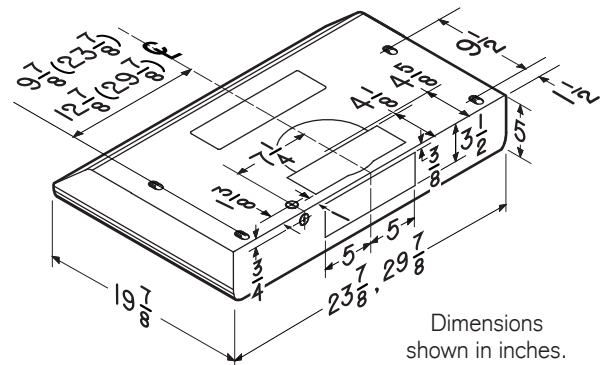

The slim and refined lines of Sahale bring a refreshing change to today's kitchens. Bright LED lighting complements your cooking experience and three fan speeds make cooking more enjoyable.

SIZE	WHITE	BLACK	STAINLESS	GREASE FILTERS (replacement)	NON-DUCTED FILTERS
24-in.	BKDD124WW	---	BKDD124SS	HPFA3A24 (Type B3)	HPF24 (Type Xb)
30-in.	BKDD130WW	BKDD130BL	BKDD130SS	HPFA3A30 (Type C3)	HPF30 (Type Xc)

PERFORMANCE								
Duct Orientation	Size	Damper	Sones			CFM @ 0.1 Ps		
			Normal	Medium	High	Normal	Medium	High
Vertical - Rectangular	3¼-in. x 10-in.	Included	1.2	3.0	5.5	150	200	280
Horizontal - Rectangular	3¼-in. x 10-in.	Included	1.2	3.0	5.5	110	160	250
Round - Vertical	7-in.	Sold Separately	1.5	3.0	5.5	160	210	300

FEATURES	
Control type	3-speed Capacitive Touch
Delay off	no
Filter Clean Reminder	yes
Heat Sentry™	no
ADA Capable	yes
Lighting	2-level LED (included)
Grease Filters	Deluxe Micro Mesh (Qty. 2)
Installation Hardware	EZ1 brackets
ENERGY STAR®	no
Recirculation	Non-ducted filters sold separately
AC INPUT	
120V, 60 Hz - 0.65 AMPS	
OPTIONAL ACCESSORIES	
7-in. Round Damper	BP87
ADA wiring kit	HAWRK3 (Available August, 2017)
MOUNTING HEIGHT	
18-in. to 24-in. from cooktop to bottom of hood	
LIMITED WARRANTY	
1-year 3-year (LED modules only) (See installation manual for full warranty text.)	
FOR INDOOR USE ONLY	

Dimensions shown in inches.