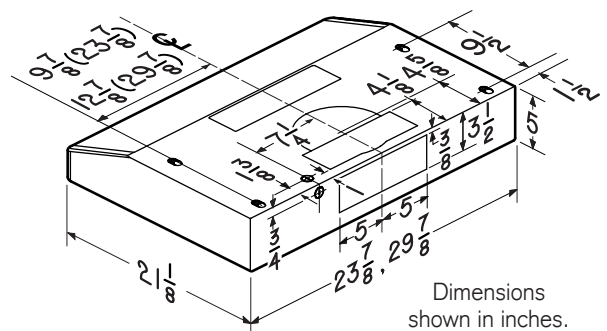

SIZE	STAINLESS	WHITE	GREASE FILTERS (replacement)	NON-DUCTED FILTERS
24 in.	BNDD124SS	BNDD124WW	HPFA3A24 (Type "B3")	HPF24 (Type "Xb")
30 in.	BNDD130SS	BNDD130WW	HPFA3A30 (Type "C3")	HPF30 (Type "Xc")

PERFORMANCE									
Duct Orientation	Size	Damper	Sones			CFM			
			Normal	Medium	High	Normal	Medium	High	
Vertical - Rectangular	3¼ in. x 10 in.	Included	1.2	3.0	5.5	150	200	280	
Horizontal - Rectangular	3¼ in. x 10 in.	Included	1.2	3.0	5.5	110	160	250	
Round - Vertical	7 in.	Sold Separately	1.5	3.0	5.5	160	210	300	

FEATURES	
Control type	3-speed Capacitive Touch
Delay off	no
Filter Clean Reminder	yes
Heat Sentry™	no
ADA Capable	yes
Lighting	2-level LED (included)
Grease Filters	Deluxe Micro Mesh (Qty. 2)
Installation Hardware	EZ1 Bracket
ENERGY STAR®	no
Recirculation	Non-ducted filters sold separately

AC INPUT	
120 V, 60 Hz - 0.65 AMPS	

OPTIONAL ACCESSORIES	
7-in. Round Damper	BP87Q
7-in. Round Adapter Plate	SR680508
ADA Wiring Kit	HAWRK3
Make-up Air Dampers	MD6TU, MD8TU and MD10TU

MOUNTING HEIGHT	
18 in. to 24 in. from cooktop to bottom of hood	

LIMITED WARRANTY	
1-year	
3-year (LED modules only)	
<i>(See installation manual for full warranty text.)</i>	

FOR INDOOR USE ONLY

Dimensions shown in inches.

HVI-2100 CERTIFIED RATINGS comply with new testing technologies and procedures prescribed by the Home Ventilating Institute, for off-the-shelf products, as they are available to consumers. Product performance is rated at 0.1 in. static pressure, based on tests conducted in AMCA's state-of-the-art test laboratory. Sones are a measure of humanly-perceived loudness, based on laboratory measurements.