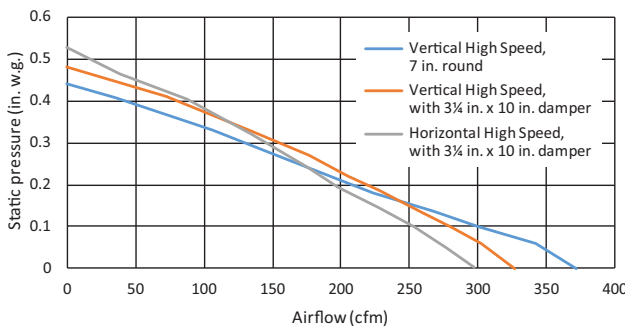

SIZE	STAINLESS	WHITE	GREASE FILTERS (replacement)	NON-DUCTED FILTERS
24 in.	BNDD124SS	BNDD124WW	HPFA3A24 (Type "B3")	HPF24 (Type "Xb")
30 in.	BNDD130SS	BNDD130WW	HPFA3A30 (Type "C3")	HPF30 (Type "Xc")

PERFORMANCE									
Duct Orientation	Size	Damper	Sones			CFM			
			Normal	Medium	High	Normal	Medium	High	
Vertical - Rectangular	3¼ in. x 10 in.	Included	1.2	3.0	5.5	150	200	280	
Horizontal - Rectangular	3¼ in. x 10 in.	Included	1.2	3.0	5.5	110	160	250	
Round - Vertical	7 in.	Sold Separately	1.5	3.0	5.5	160	210	300	

FEATURES	
Control type	3-speed Capacitive Touch
Delay off	no
Filter Clean Reminder	yes
Heat Sentry™	no
ADA Capable	yes
Lighting	2-level LED (included)
Grease Filters	Deluxe Micro Mesh (Qty. 2)
Installation Hardware	EZ1 Bracket
ENERGY STAR®	no
Recirculation	Non-ducted filters sold separately

AC INPUT	
120 V, 60 Hz - 0.65 AMPS	

OPTIONAL ACCESSORIES	
7-in. Round Damper	BP87Q
7-in. Round Adapter Plate	SR680508
ADA Wiring Kit	HAWRK3
Make-up Air Dampers	MD6TU, MD8TU and MD10TU

MOUNTING HEIGHT	
18 in. to 24 in. from cooktop to bottom of hood	

LIMITED WARRANTY	
1-year	
3-year (LED modules only)	
<i>(See installation manual for full warranty text.)</i>	

FOR INDOOR USE ONLY

Dimensions shown in inches.

HVI-2100 CERTIFIED RATINGS comply with new testing technologies and procedures prescribed by the Home Ventilating Institute, for off-the-shelf products, as they are available to consumers. Product performance is rated at 0.1 in. static pressure, based on tests conducted in AMCA's state-of-the-art test laboratory. Sones are a measure of humanly-perceived loudness, based on laboratory measurements.