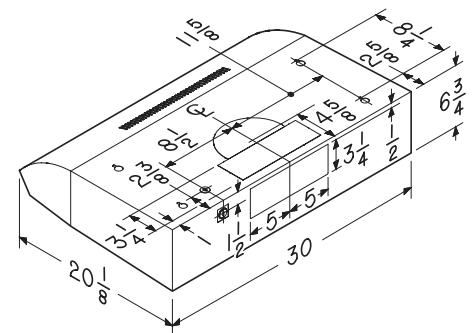

www.broan.ca

1-877-896-1119

*THE HVI (HOME VENTILATING INSTITUTE) CERTIFIES THE PERFORMANCE OF NORTH AMERICAN HOME VENTILATING PRODUCTS. IF A RANGE HOOD IS NOT HVI CERTIFIED, THERE ARE NO GUARANTEES REGARDING ITS PERFORMANCE.

Specifications subject to change without notice.
*2018 Venmar Ventilation ULC