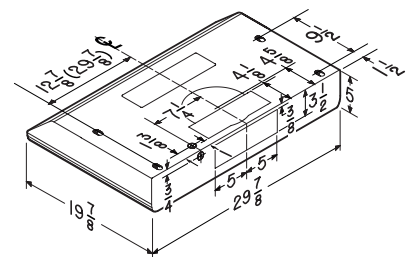

Broan-NuTone Canada ULC
1140 Tristar Drive
Mississauga (Ontario) L5T 1H9
1-888-882-7626

www.broan.ca

Specifications subject to change without notice.
*2017 Broan-NuTone ULC

*THE HVI (HOME VENTILATING INSTITUTE) CERTIFIES THE PERFORMANCE OF NORTH AMERICAN HOME VENTILATING PRODUCTS. IF A RANGE HOOD IS NOT HVI CERTIFIED, THERE ARE NO GUARANTEES REGARDING ITS PERFORMANCE.