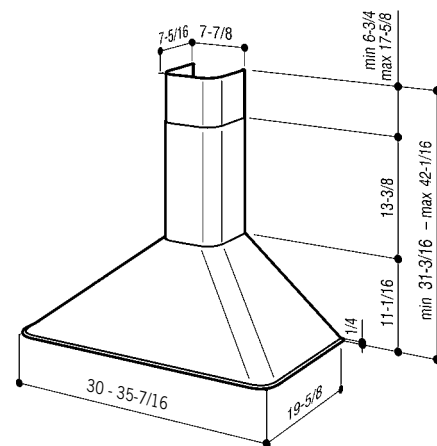

Dimensions shown are in inches.

SPECIFICATIONS

WIDTH	STAINLESS STEEL	BLACK	WHITE	VOLTS	AMPS	CFM	SONES	DUCT
30"	RM503004	RM503023	RM503001	120	2.86	290	6.5	6" round
35 7/16"	RM503604	-	-	120	2.86	290	6.5	6" round